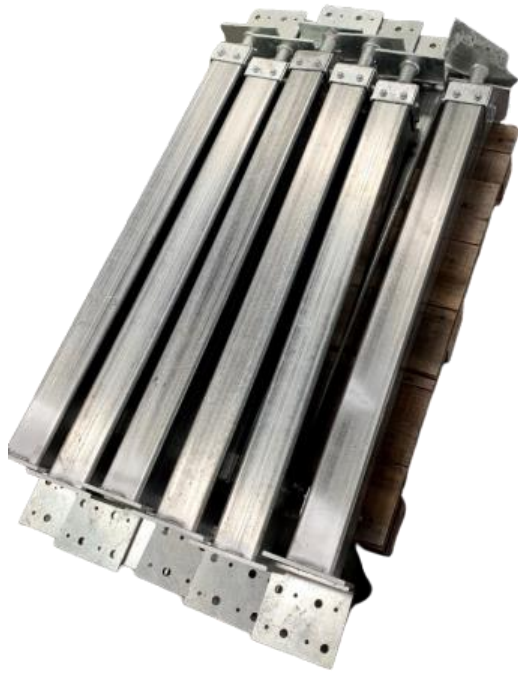

SR-WO-XX

Weld On Adjustable

SR-RET-XX

Retro Fit Adjustable

SR-SVT/LVT

Vertical top

SR-ST

Straight top

SR-CT

Corner top

SR-SLT

SR-TT

SR-ET

Straight Large Top

SR-XX-4HBP

4 Hole base plate

Tee Top

SR-XX-2HBP

2 hole base plate

End Top

SR-XX-CIB

Cast In base plate

Tek Base

Guy wire base plate

Fin Plate

XX denotes the size of your stump (75, 90 or 100)

BMSA

Anchorin

STEEL

NEH

Complete stumps with base plate, tops and connectors

Bracing