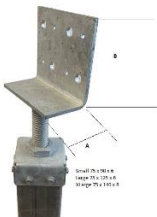

BMSA
Anchoring Systems

Safer. Faster. Cleaner. Greener

4/22 Mavis Court
Ormeau QLD 4208
1300 809 565

StumpRite

Adjustable Stump Tops and Connectors

Australian Made

SR-SO-XX

Screw On Adjustable

SR-WO-XX

Weld On Adjustable

SR-RET-XX

Retro Fit Adjustable

SR-SVT/LVT

Vertical top

SR-ST

Straight top

SR-CT

Corner top

SR-SLT

SR-TT

SR-ET

Straight Large Top

SR-XX-4HBP

4 Hole base plate

Tee Top

SR-XX-2HBP

2 hole base plate

End Top

SR-XX-CIB

Cast In base plate

Tek Base

Guy wire base plate